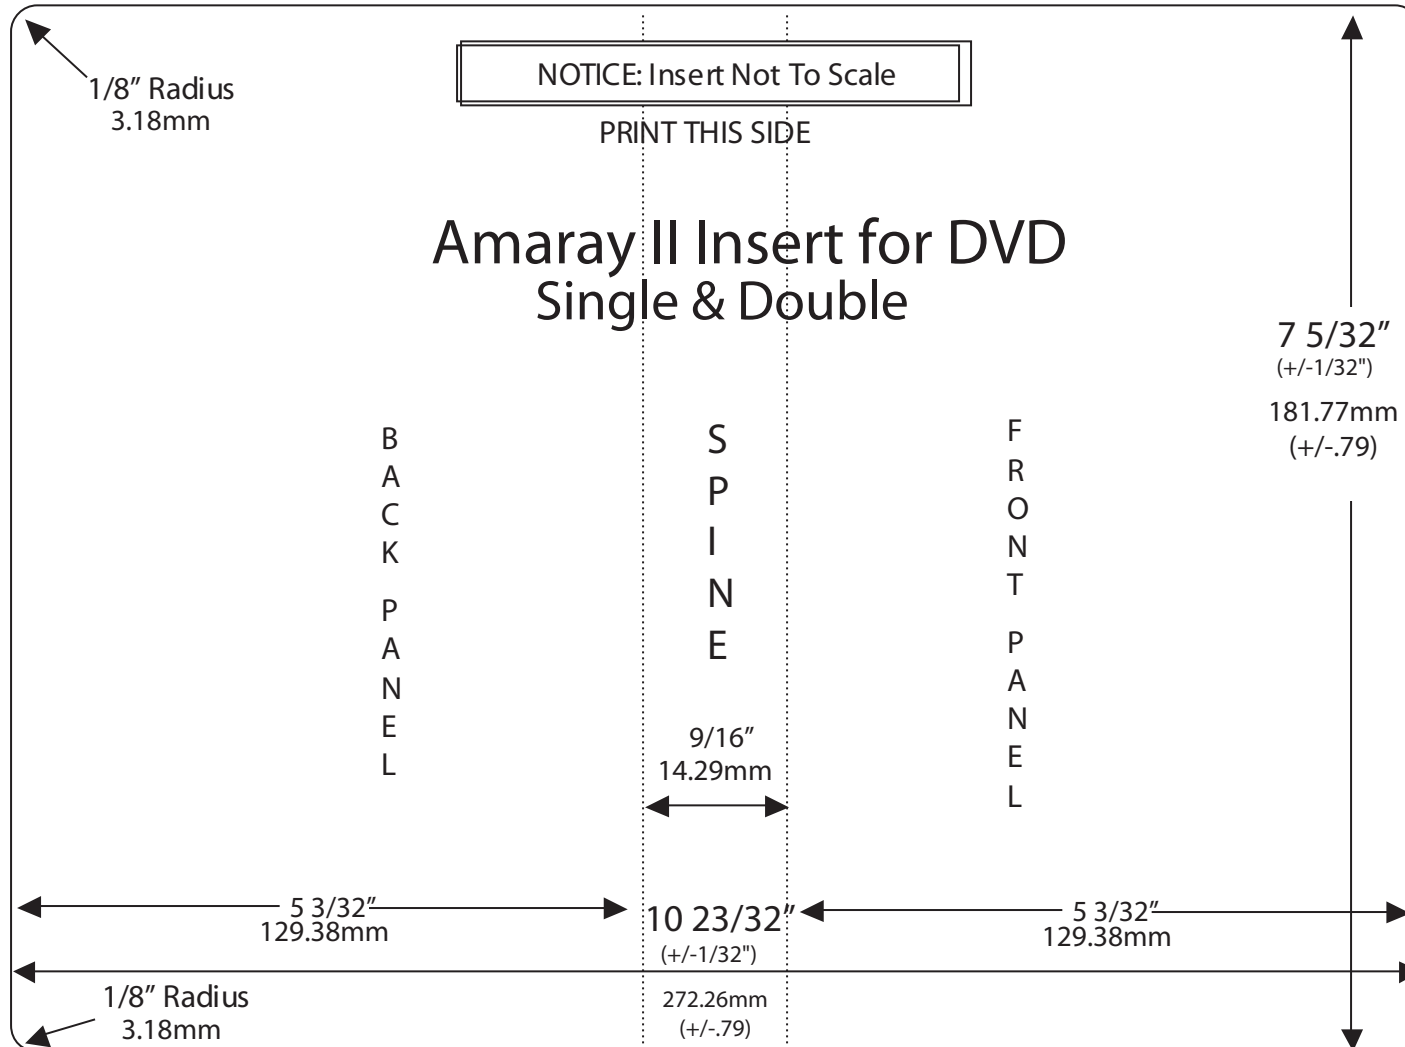

# AMARAY II

Specified Graphic Insert Dimensions

REV 05/20/03

PROUDLY MADE IN THE U.S.A.